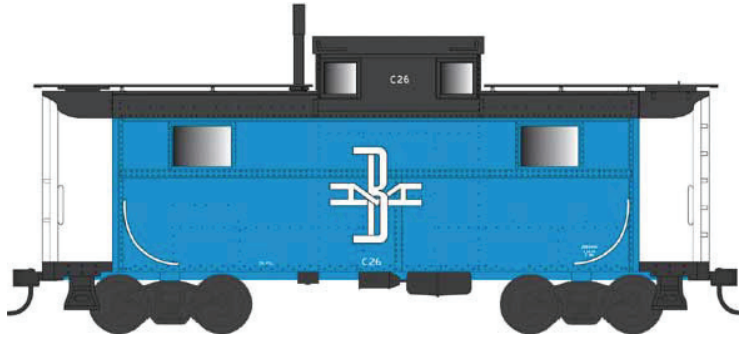

Delivery
November 2017

Pre order Deadline
3/31/17

HO N5 Caboose

PRR N-5 Caboose - Now with Separate hand grabs

Ready to Run with added brake wheel, air tank, brake cylinder, triple valve, free rolling trucks with metal wheels and knuckle couplers.

MSRP $27.95 each

with Antenna $35.95 each

Boston & Maine
#41661 Road #C26
#41662 Road #C29